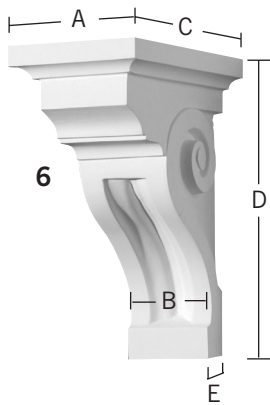

Our largest arch has a span of almost four metres and is ideal for wide entrance halls or to help create the impression of a special area in a larger room. The smallest arch within the range, with a span of just under one metre, can be used in place of, or above, any doorway, or as part of a series of arches within a corridor.

HAMPSTEAD PILASTER

HOLBORN PILASTER

PILASTERS

A	B	C	D(Hampstead)	D(Holborn)	E	F(Max)
190	1676	265	200	150	225	150
240	1676	310	200	150	225	200
290	1676	355	200	150	225	250
335	1676	395	200	150	225	295

ARCH PILASTERS ARE OF UNIFORM HEIGHT, 1676mm, BUT CAN VARY IN SHAFT WIDTH FROM 190mm TO 355mm, RETURN ENDS FOR HEAD AND PLINTH ARE ALSO AVAILABLE. WE ALSO MANUFACTURE SPECIALLY HARDENED 225mm FIBROUS PLASTER SKIRTING TO COMPLEMENT THE PILASTER BASE.

1A

1B

1C

2

3

4A

4B

5

6

7

Expanding Corbel

Normal projection 140mm
Slimline projection 78mm

8

10

CORBELS

STYLE	A	B	C	D	E
1a	340	234	195	327	15
1b	293	234	143	271	20
1c	194	138	106	264	17
2*	95	95	80	182	5
3	161	120	124	238	17
4a	143	98	87	272	10
4b	170	108	121	347	40
5	264	180	178	700	42
6*	157	101	260	351	40
7	Max	Max			
Expanding Corbel	1200	1124	140	265	6
	Min	Min	S/L		
	151	75	78	214	5
8	180	107	153	291	22
10	232	150	85	278	8