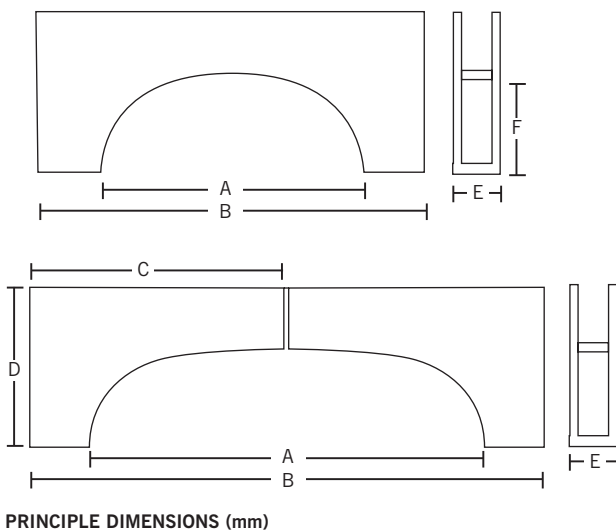

Our largest arch has a span of almost four metres and is ideal for wide entrance halls or to help create the impression of a special area in a larger room. The smallest arch within the range, with a span of just under one metre, can be used in place of, or above, any doorway, or as part of a series of arches within a corridor.

HAMPSTEAD PILASTER

HOLBORN PILASTER

PILASTERS

A	B	C	D(Hampstead)	D(Holborn)	E	F(Max)
190	1676	265	200	150	225	150
240	1676	310	200	150	225	200
290	1676	355	200	150	225	250
335	1676	395	200	150	225	295

ARCH PILASTERS ARE OF UNIFORM HEIGHT, 1676mm, BUT CAN VARY IN SHAFT WIDTH FROM 190mm TO 355mm, RETURN ENDS FOR HEAD AND PLINTH ARE ALSO AVAILABLE. WE ALSO MANUFACTURE SPECIALLY HARDENED 225mm FIBROUS PLASTER SKIRTING TO COMPLEMENT THE PILASTER BASE.

6

7

Expanding Corbel

Normal projection 140mm
Slimline projection 78mm

8

10

CORBELS

STYLE	A	B	C	D	E
1a	340	234	195	327	15
1b	293	234	143	271	20
1c	194	138	106	264	17
2*	95	95	80	182	5
3	161	120	124	238	17
4a	143	98	87	272	10
4b	170	108	121	347	40
5	264	180	178	700	42
6*	157	101	260	351	40
7	Max	Max			
Expanding Corbel	1200	1124	140	265	6
	Min	Min	S/L		
	151	75	78	214	5
8	180	107	153	291	22
10	232	150	85	278	8