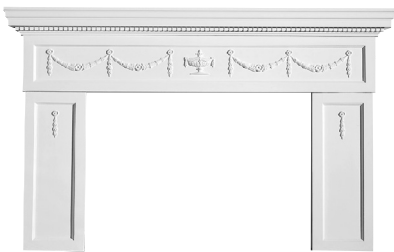

All Simply Elegant fire surrounds are manufactured from non-combustible, specially hardened plaster which is far more durable than the conventional material. They can be used in conjunction with any type of hearth, back panel and fire and will readily accept all types of paint finish.

FULWOOD (INSET/ACANTHUS SCROLL)

Part of a co-ordinated collection
Jambs and mantle supplied separately

ABBEYDALE (INSET EGG AND DART)

Part of a co-ordinated collection
Jambs and mantle supplied separately

BEAUCHIEF (INSET/ACANTHUS LEAF)

Part of a co-ordinated collection
Jambs and mantle supplied separately

BERKELEY

Jambs and mantle supplied separately

CADIZ CANOPY

Support corbels
also available

CLASSIC

Jambs and mantle supplied separately

REGENCY

Jambs and mantle supplied separately

ARAGON

Jambs and mantle supplied separately

CHERWELL

SANDRINGHAM

Jambs and mantle supplied separately

VERSAILLE