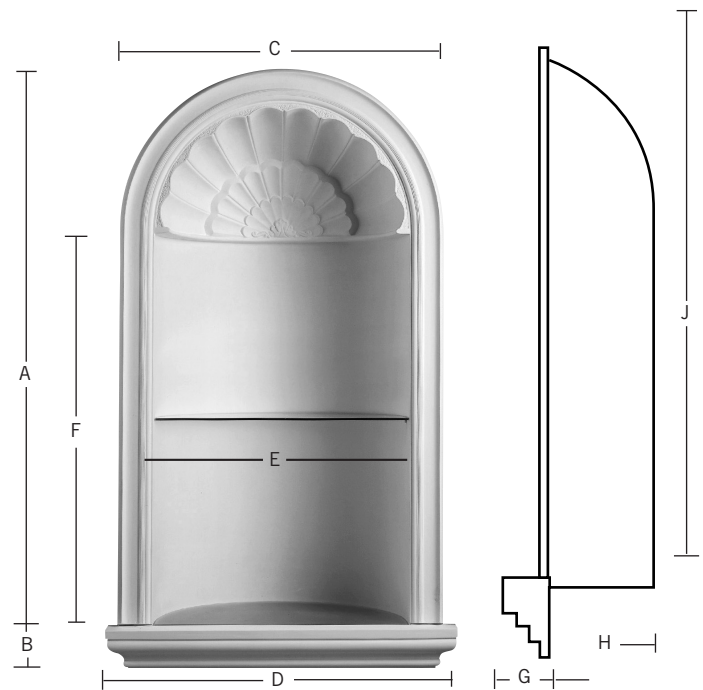

NICHES

Simply Elegant niches are the perfect means of creating a focal point in any wall, hallway or gallery, regardless of size. Whether used for the permanent display of treasured objects, or simply as an excuse to lift the spirit every day with generous flower arrangements, they are certain to enhance any area.

Most models are supplied with glass shelves and a frosted glass base, beneath which gentle illumination may be concealed. There are a variety of specifications offering full flexibility of fitting. Please contact our technical department before ordering to ensure that your chosen niche is suitable for the application you have in mind.

PRINCIPLE DIMENSIONS (mm)

PALLADIO
FROSTED GLASS BASE
STRIP LIGHT AVAILABLE

STYLE	A	B	C	D	E	F	G	H	J
GENOA*	590mm	80mm	400mm	440mm	305mm	390mm	40mm	160mm	590mm
ROMA	890mm	175mm	600mm	665mm	455mm	600mm	135mm	120mm	890mm
SORRENTO	1125mm	115mm	670mm	770mm	530mm	790mm	115mm	290mm	1100mm
RIMINI	920mm	177mm	590mm	663mm	460mm	625mm	132mm	100mm	930mm
MIRROR NICHE*	670mm	150mm	395mm	425mm	270mm	470mm	110mm	N/A	N/A
PLAIN FACE NICHE*	670mm	150mm	395mm	425mm	270mm	470mm	110mm	N/A	N/A
CORNER FIRENZE	840mm	110mm	580mm	640mm	465mm	555mm	375mm	N/A	N/A
FIRENZE	845mm	105mm	575mm	635mm	465mm	555mm	100mm	150mm	835mm
PALLADIO	1470mm	115mm	855mm	905mm	665mm	1030mm	70mm	400mm	1450mm
MILANO	1080mm	300mm	730mm	760mm	550mm	715mm	135mm	200mm	1080mm
TURINO	845mm	105mm	585mm	635mm	465mm	555mm	100mm	145mm	830mm

FIRENZE
FROSTED GLASS BASE PLAIN GLASS
SHELF STRIP LIGHT AVAILABLE
AVAILABLE AS CORNER NICHE

MILANO
FROSTED GLASS BASE AND
TWO PLAIN GLASS SHELVES
STRIP LIGHT AVAILABLE

MIRROR NICHE
SOLID BASE

PLAIN FACE NICHE
SOLID BASE